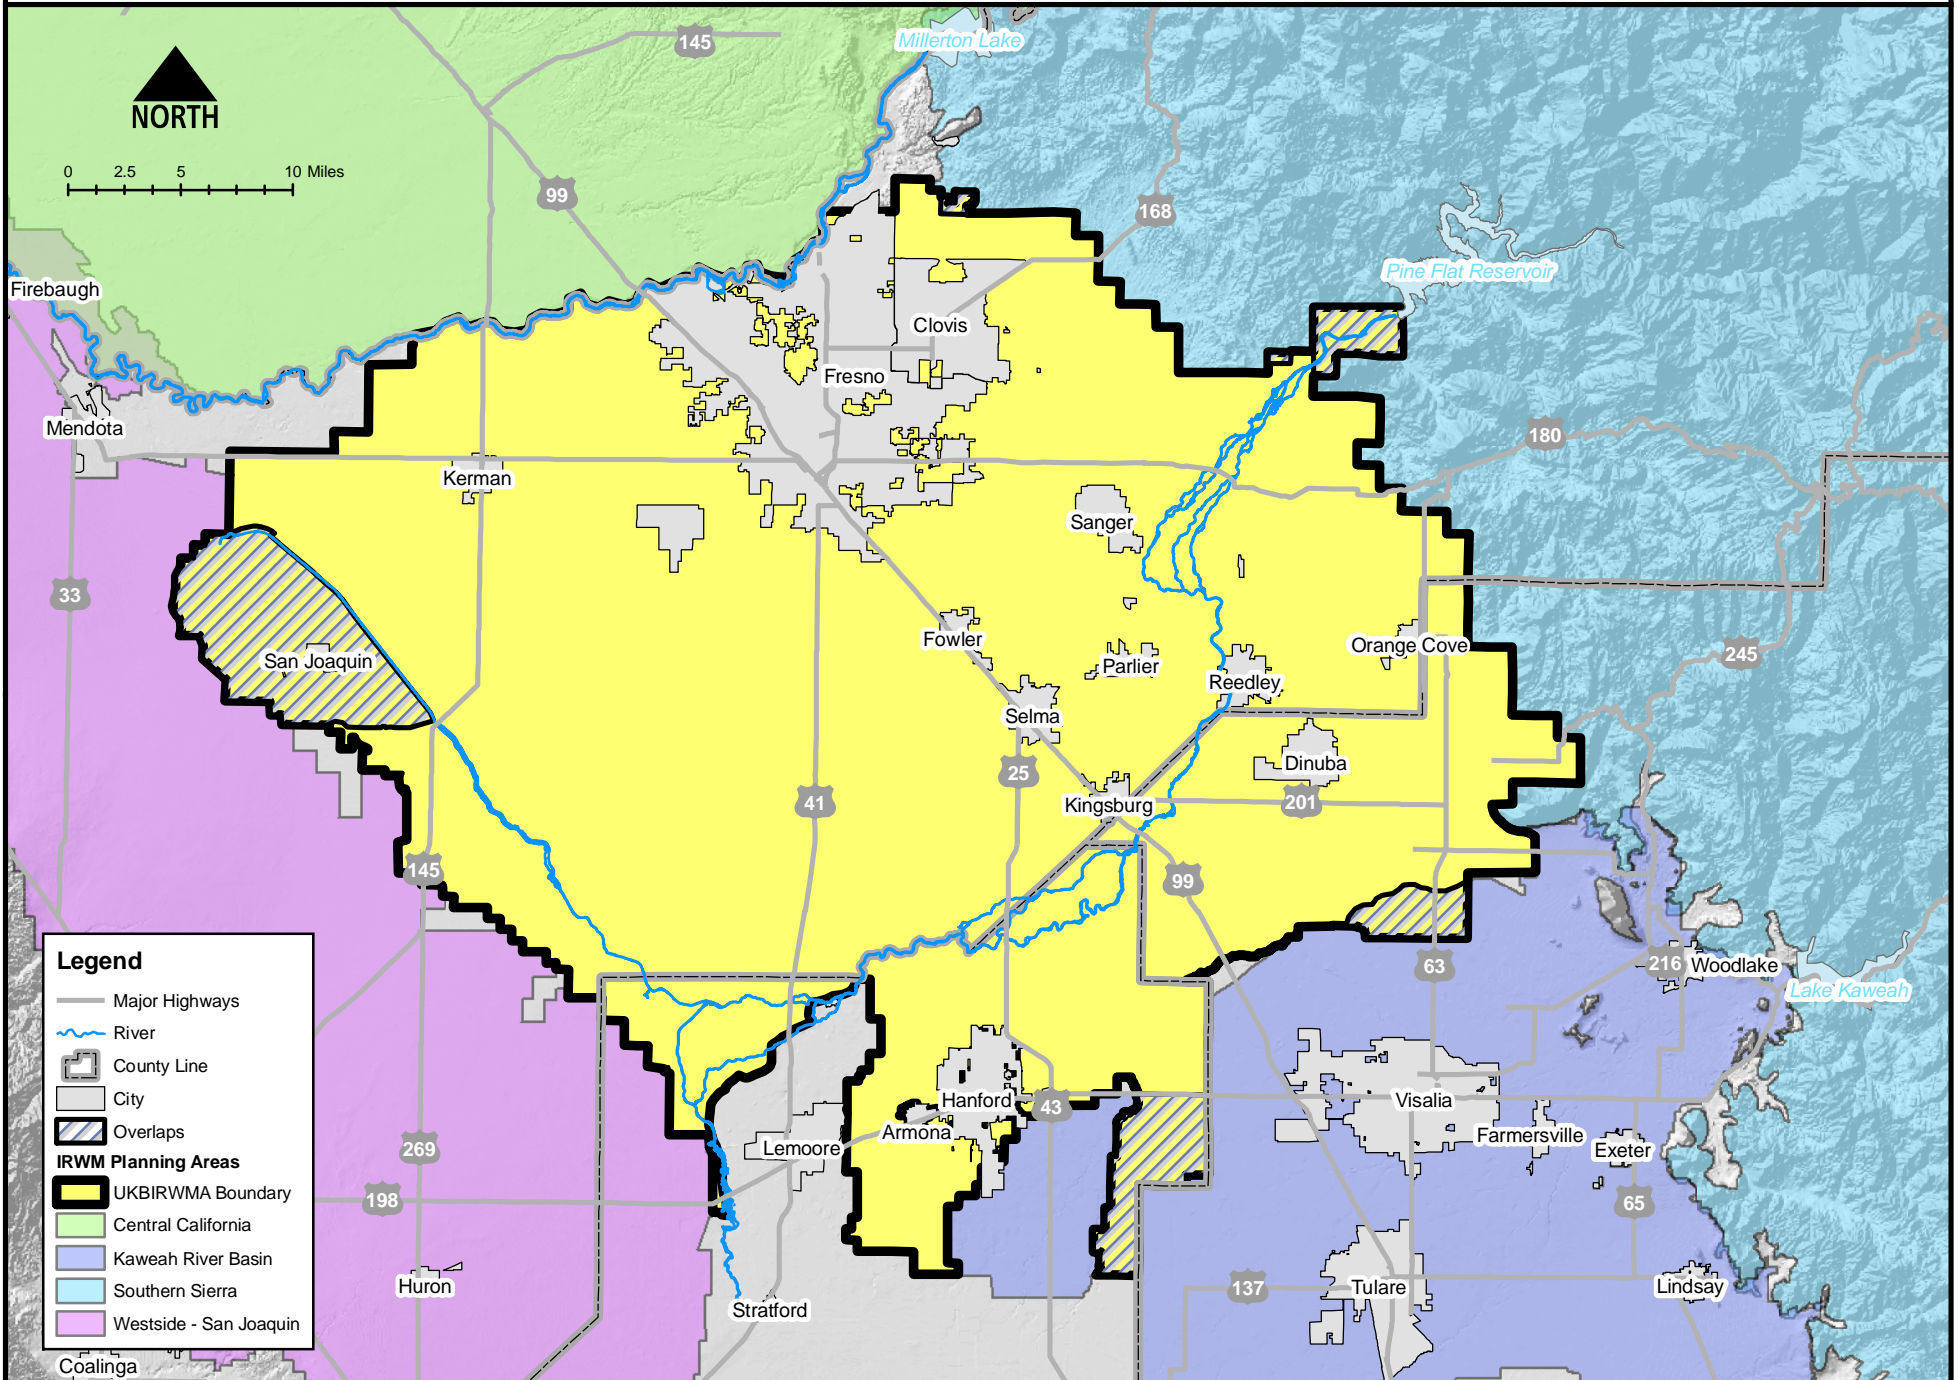

Upper Kings Basin Integrated Regional Water Management Authority

Legend

- Major Highways
- River
- County Line
- City
- ▨ Overlaps
- IRWM Planning Areas**
- UKBIRWMA Boundary
- Central California
- Kaweah River Basin
- Southern Sierra
- Westside - San Joaquin